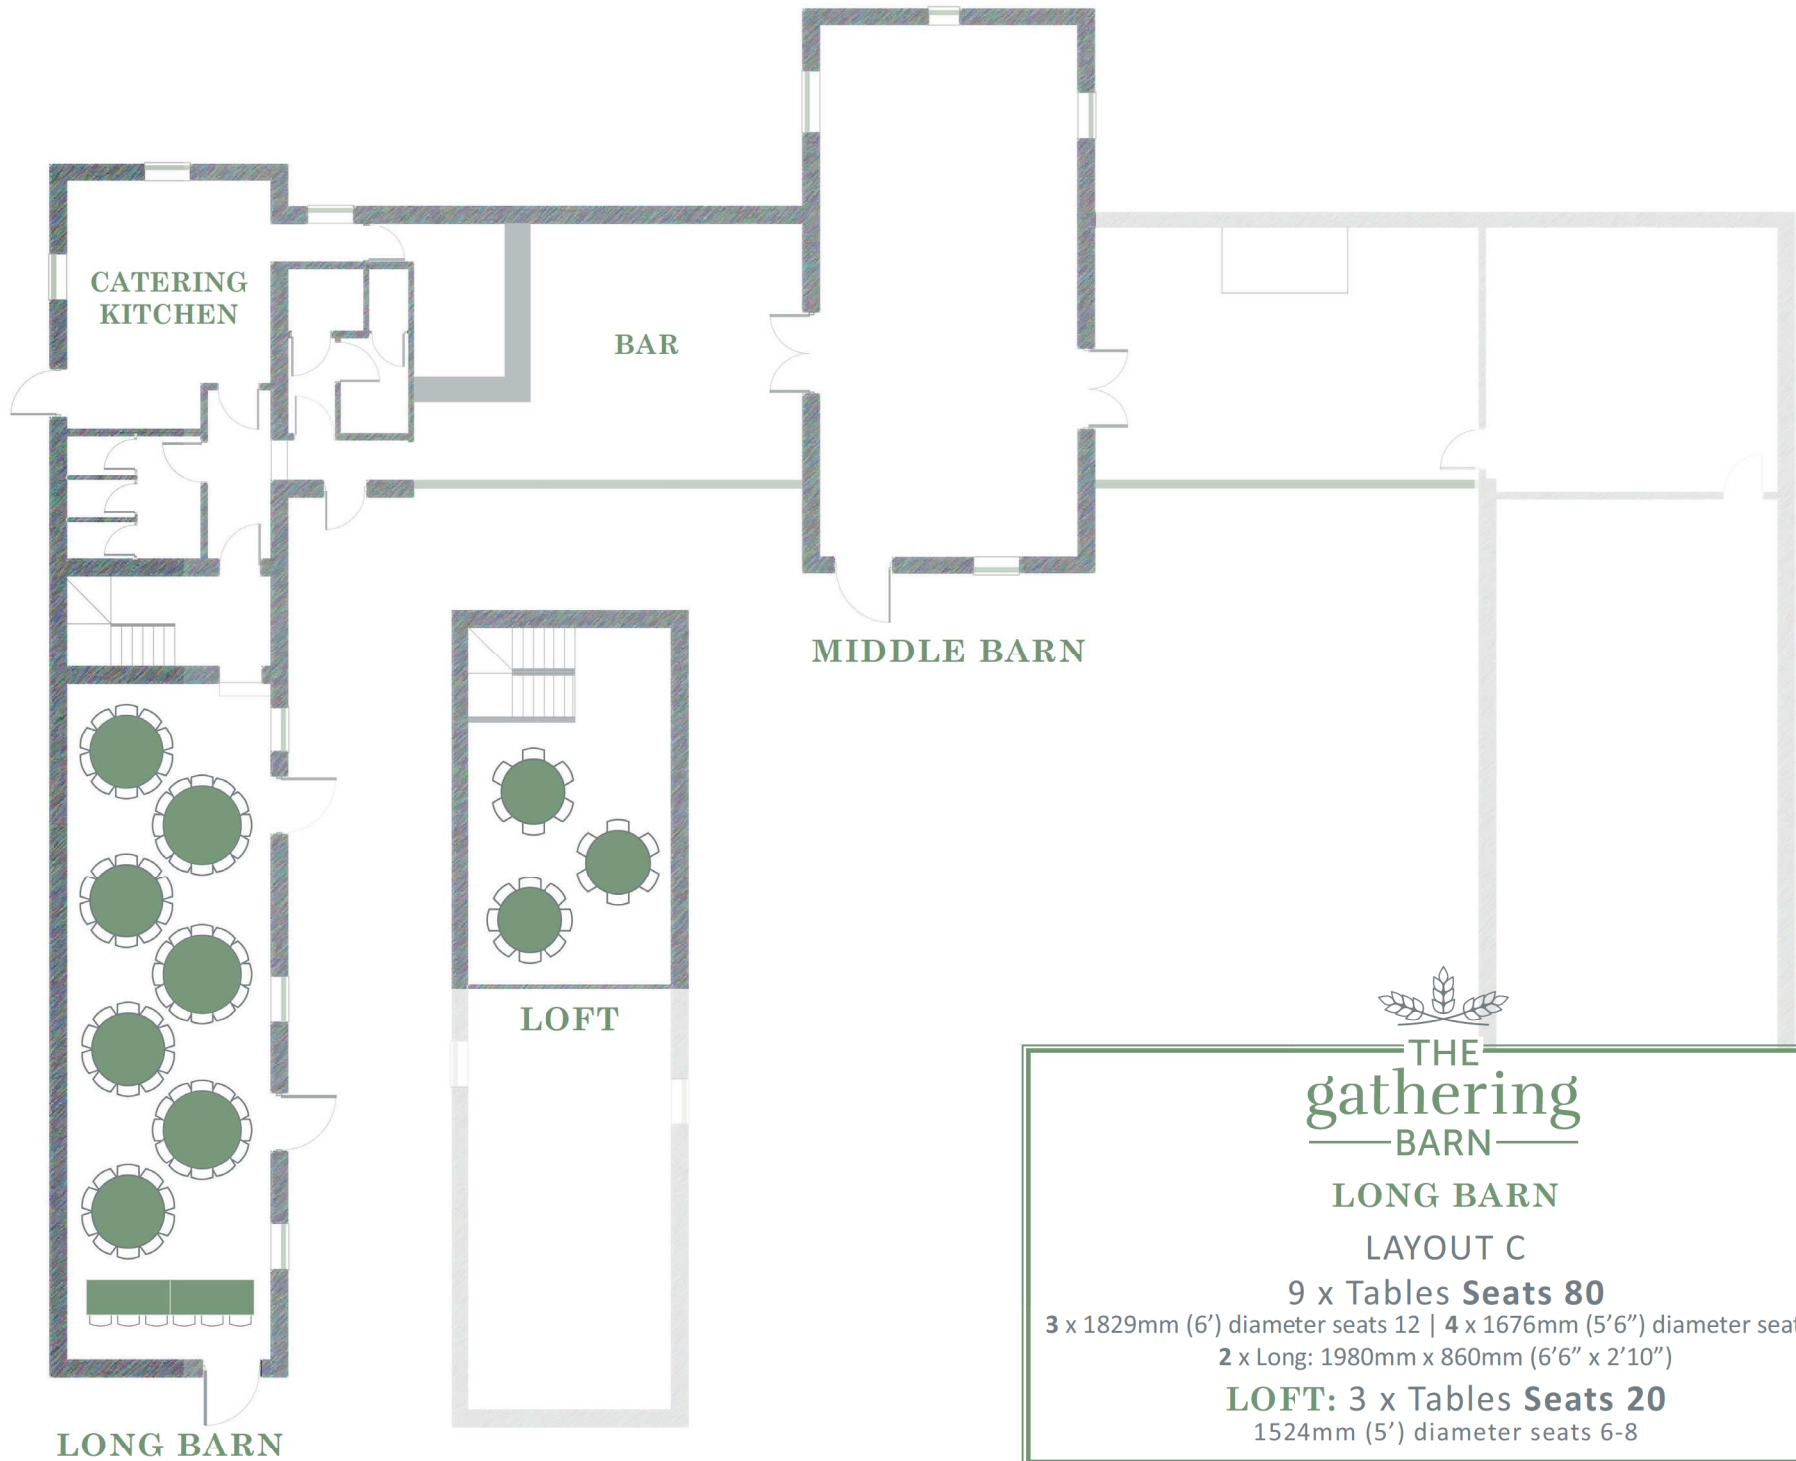

THE  
gathering  
BARN

LONG BARN

LAYOUT A

14 x Tables **Seats 80**

**LOFT: 4 x Tables Seats 20**

1980mm x 860mm (6'6" x 2'10")

THE  
gathering  
BARN

LONG BARN

LAYOUT B

14 x Tables **Seats 78**

**LOFT: 4 x Tables Seats 22**

1980mm x 860mm (6'6" x 2'10")

THE  
gathering  
BARN

LONG BARN

LAYOUT C

9 x Tables **Seats 80**

3 x 1829mm (6') diameter seats 12 | 4 x 1676mm (5'6") diameter seats 10  
2 x Long: 1980mm x 860mm (6'6" x 2'10")

**LOFT: 3 x Tables Seats 20**

1524mm (5') diameter seats 6-8

THE  
gathering  
BARN

LONG BARN

LAYOUT D

8 x Tables **Seats 80**

**LOFT:** 2 x Tables **Seats 20**

1676mm (5'6") diameter seats 10