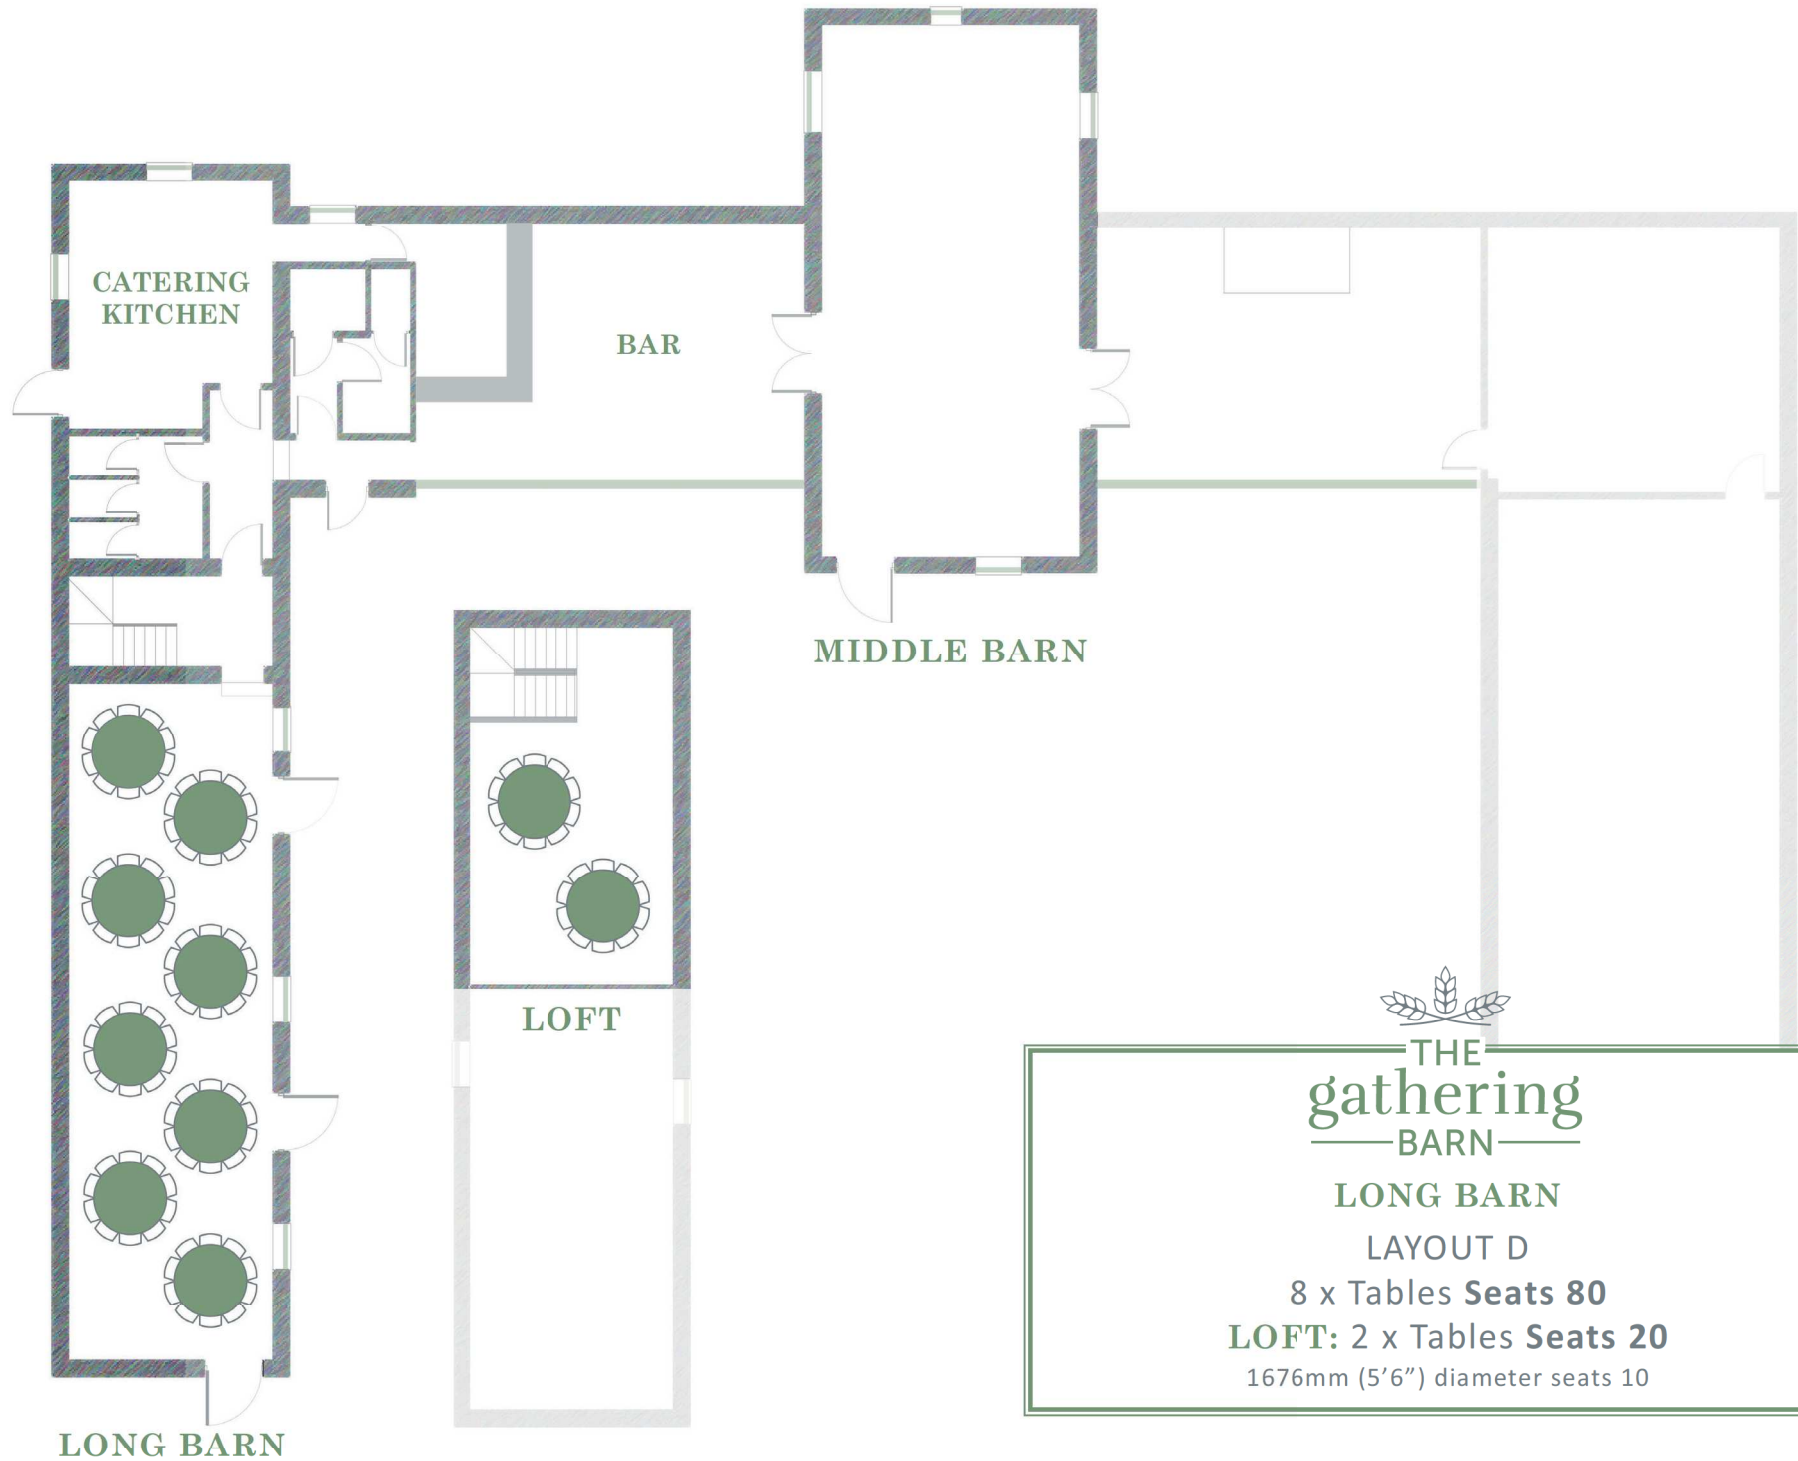

THE  
gathering  
BARN

LONG BARN

LAYOUT A

14 x Tables **Seats 80**

**LOFT: 4 x Tables Seats 20**

1980mm x 860mm (6'6" x 2'10")

THE  
gathering  
BARN

LONG BARN

LAYOUT B

14 x Tables **Seats 78**

**LOFT: 4 x Tables Seats 22**

1980mm x 860mm (6'6" x 2'10")

THE  
gathering  
BARN

LONG BARN

LAYOUT C

9 x Tables **Seats 80**

3 x 1829mm (6') diameter seats 12 | 4 x 1676mm (5'6") diameter seats 10  
2 x Long: 1980mm x 860mm (6'6" x 2'10")

**LOFT: 3 x Tables Seats 20**

1524mm (5') diameter seats 6-8

THE  
gathering  
BARN

LONG BARN

LAYOUT D

8 x Tables **Seats 80**

**LOFT:** 2 x Tables **Seats 20**

1676mm (5'6") diameter seats 10