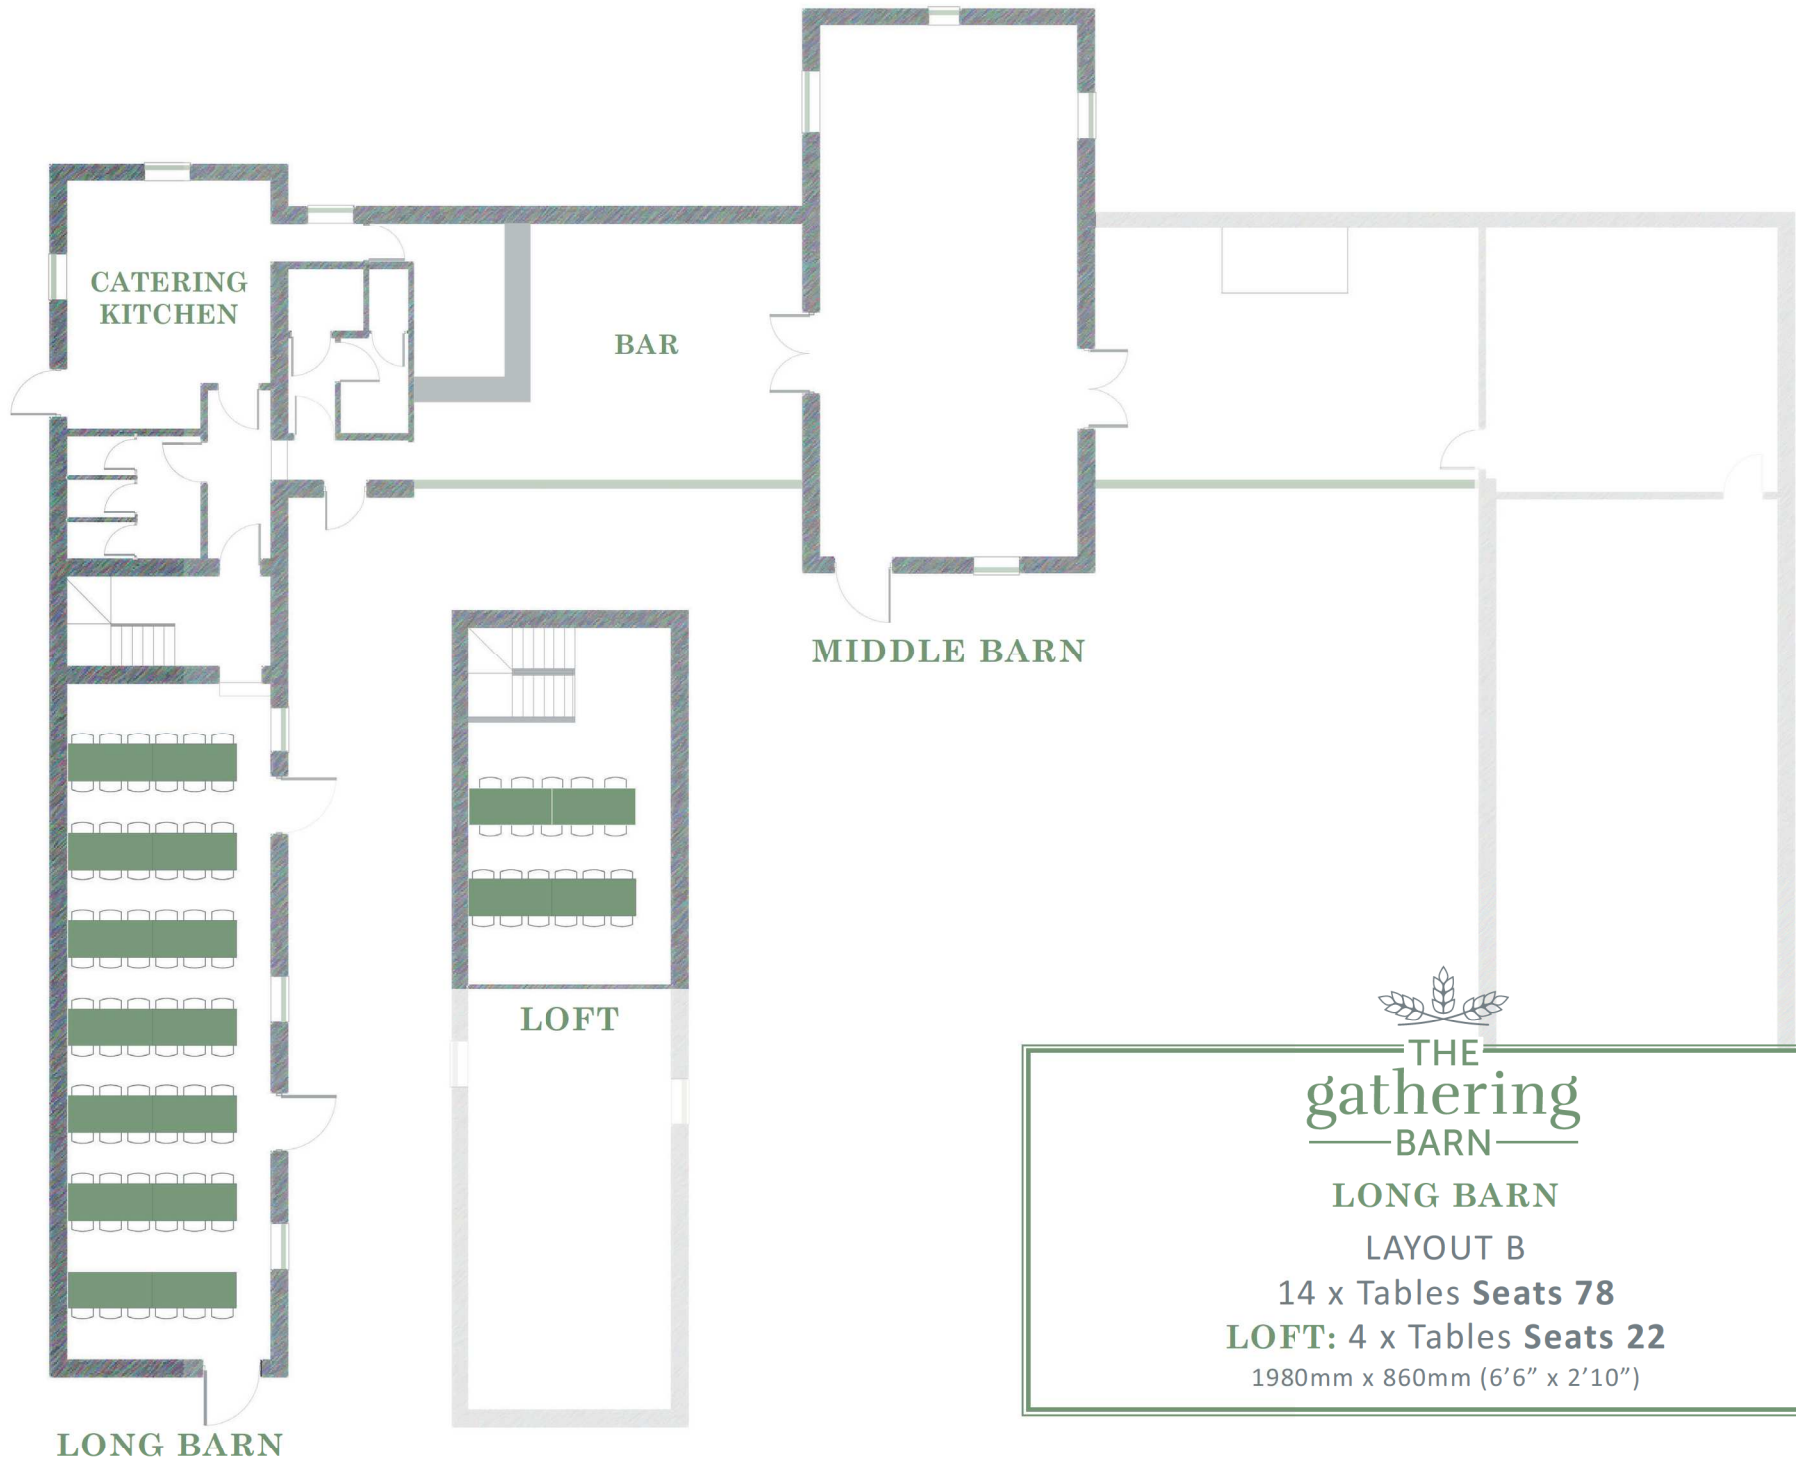

THE  
gathering  
BARN

LONG BARN

LAYOUT A

14 x Tables **Seats 80**

**LOFT: 4 x Tables Seats 20**

1980mm x 860mm (6'6" x 2'10")

THE  
gathering  
BARN

LONG BARN

LAYOUT B

14 x Tables **Seats 78**

**LOFT: 4 x Tables Seats 22**

1980mm x 860mm (6'6" x 2'10")

THE  
gathering  
BARN

LONG BARN

LAYOUT C

9 x Tables **Seats 80**

3 x 1829mm (6') diameter seats 12 | 4 x 1676mm (5'6") diameter seats 10  
2 x Long: 1980mm x 860mm (6'6" x 2'10")

**LOFT: 3 x Tables Seats 20**

1524mm (5') diameter seats 6-8

THE  
gathering  
BARN

LONG BARN

LAYOUT D

8 x Tables **Seats 80**

**LOFT:** 2 x Tables **Seats 20**

1676mm (5'6") diameter seats 10